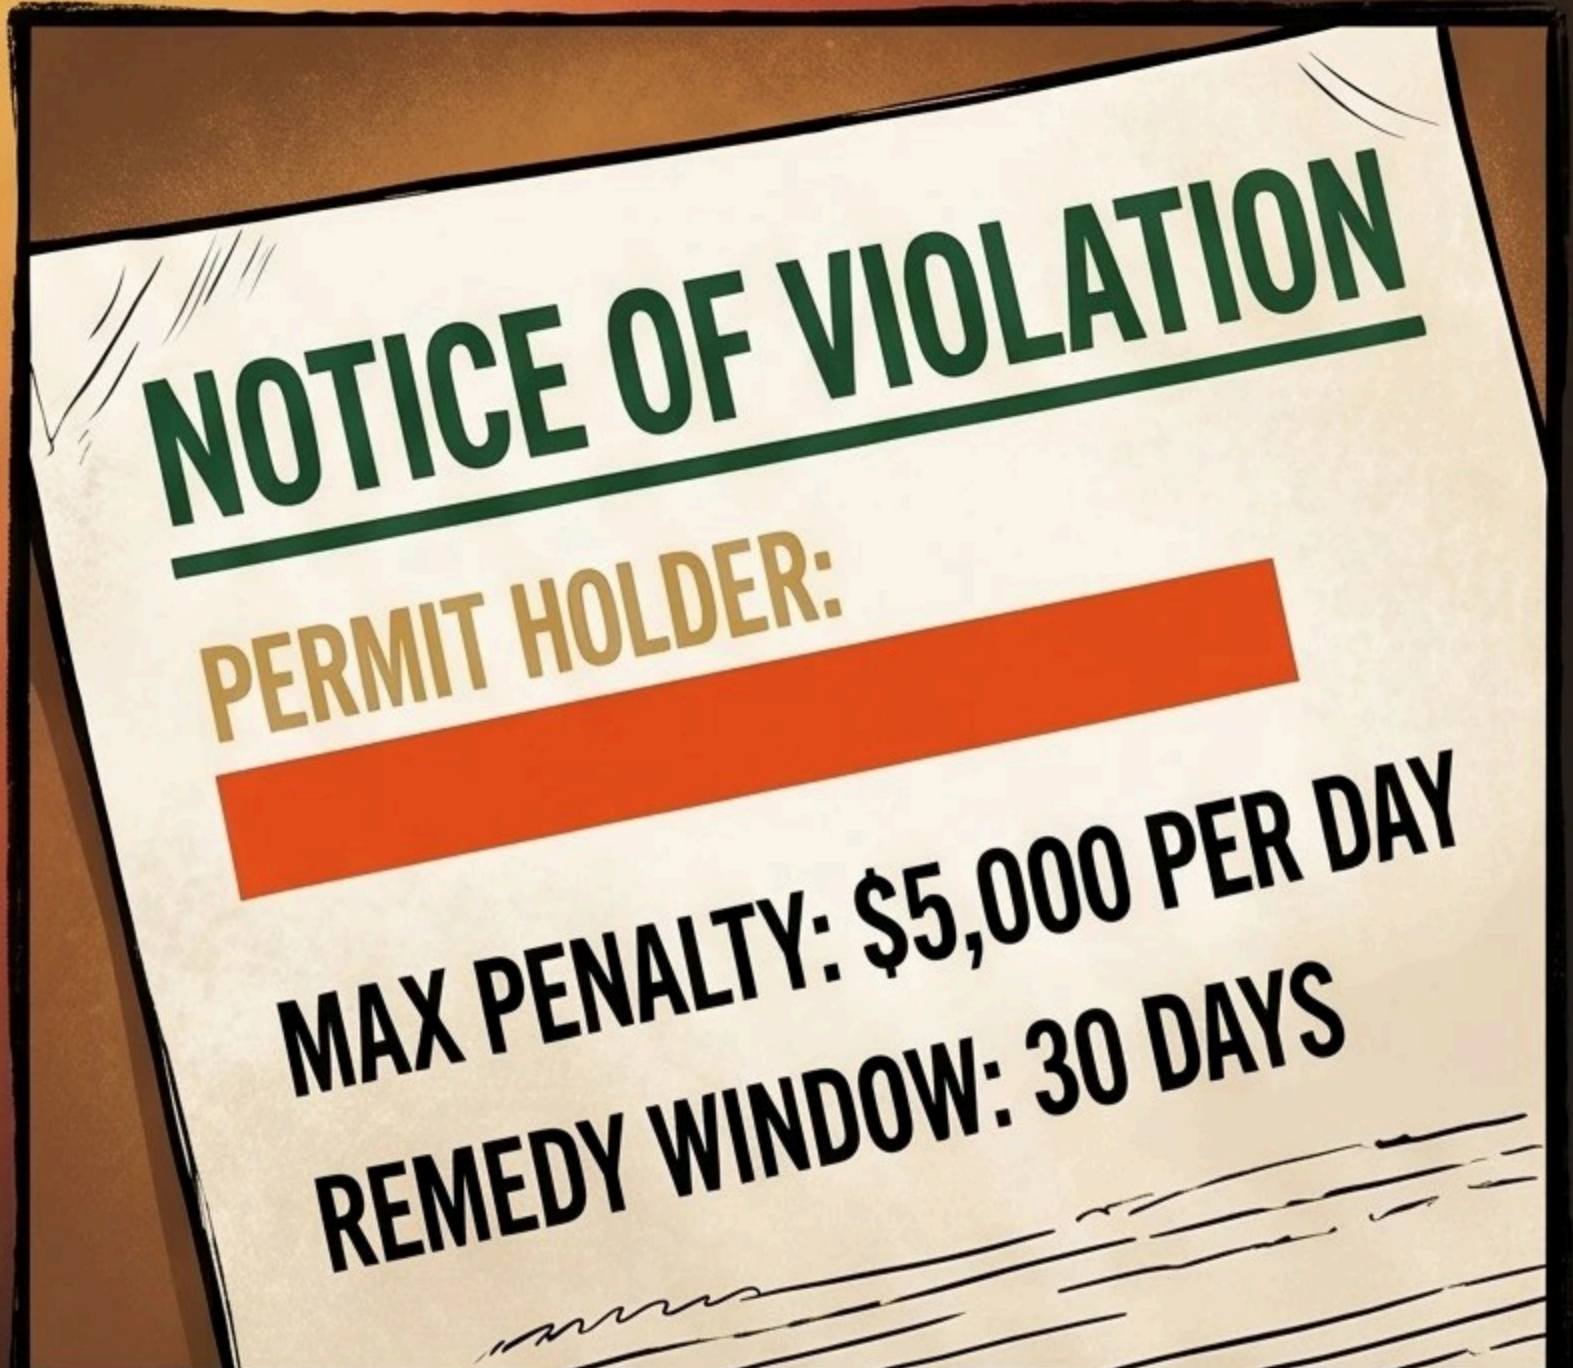

THE FINE FINDS THE OWNER

Not just the contractor.

MONDAY -- FIRST BUCKET MOVES. NO CONTROLS.

TUESDAY NIGHT -- RED CLAY HITS THE DRAIN.

WEDNESDAY -- DEMLR INSPECTOR. NOTICE OF VIOLATION.

THE NOV GOES TO YOU -- NOT THE CONTRACTOR.